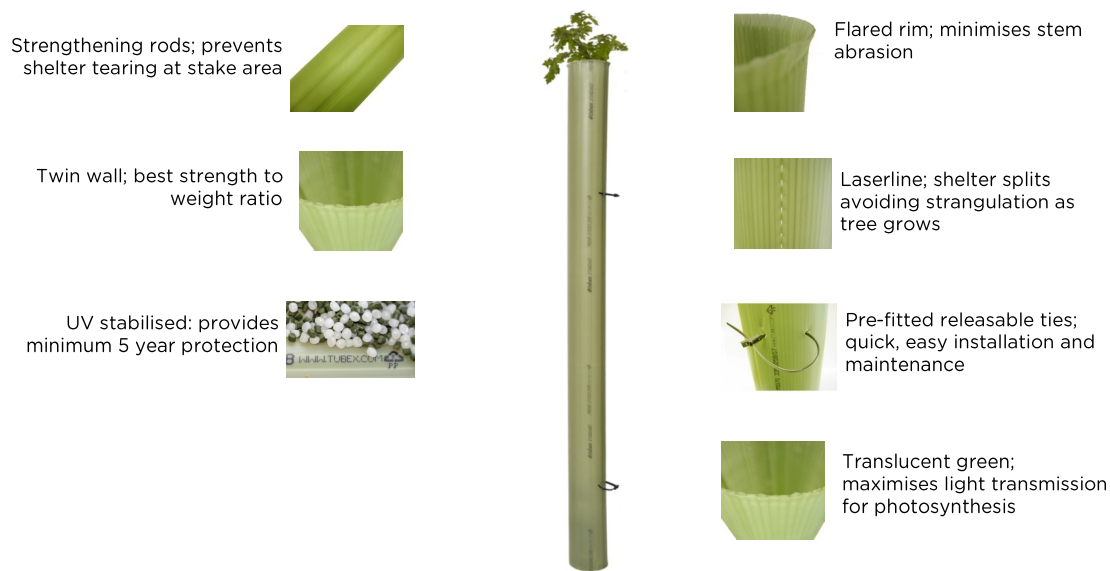

Standard Range

T: +44 (0)1621 874201
 F: +44 (0)1621 874299

Product Information Sheet

Issue: 02 Date: 10.01.14

DESCRIPTION Extruded polypropylene tube which protects and helps establish trees

APPLICATION For the protection of trees against animal browsing, herbicide spray and for the improvement of growth through a microclimate

SECTORS Forestry and Horticulture

		TUBEX Standard Range			TUBEX Standard Plus Range		
Dimensions							
Height	m	0.6	0.75	1.2	1.2	1.5	1.8
Diameter	mm	73–105	73–105	73–105	80–120	80–120	80–120
No of ties		1 (option to have 2)	2	2	2	2	2
Type of tie		Releasable	Releasable	Releasable	Releasable	Releasable	Releasable
Size of tie	inch	9	9	9	10	10	10
Top tie height (+ tolerance)	mm	435–465	485–515	810–840	810–840	1110–1140	1315–1340
Bottom tie height (+ tolerance)	mm	-	185–215	235–265	235–265	235–265	235–265
Av. Weight per tube	g	72	90	146.5	175	221	265
Packaging							
Nest		5	5	5	5	5	5
Bundle		100	100	100	60	60	60
Bag or strap banded		Bag	Bag	Strap Banded	Strap Banded	Strap Banded	Strap Banded

Material	For all sizes
Tube	Polypropylene
Tie	Nylon
Colour	Green
Service Life	Minimum 5 years
Degradability	Photodegradable
Manufacturing tolerance	- 2.5cm
Recommended support	Stake

*If you require other sizes that are not specified within this data sheet please get in contact.